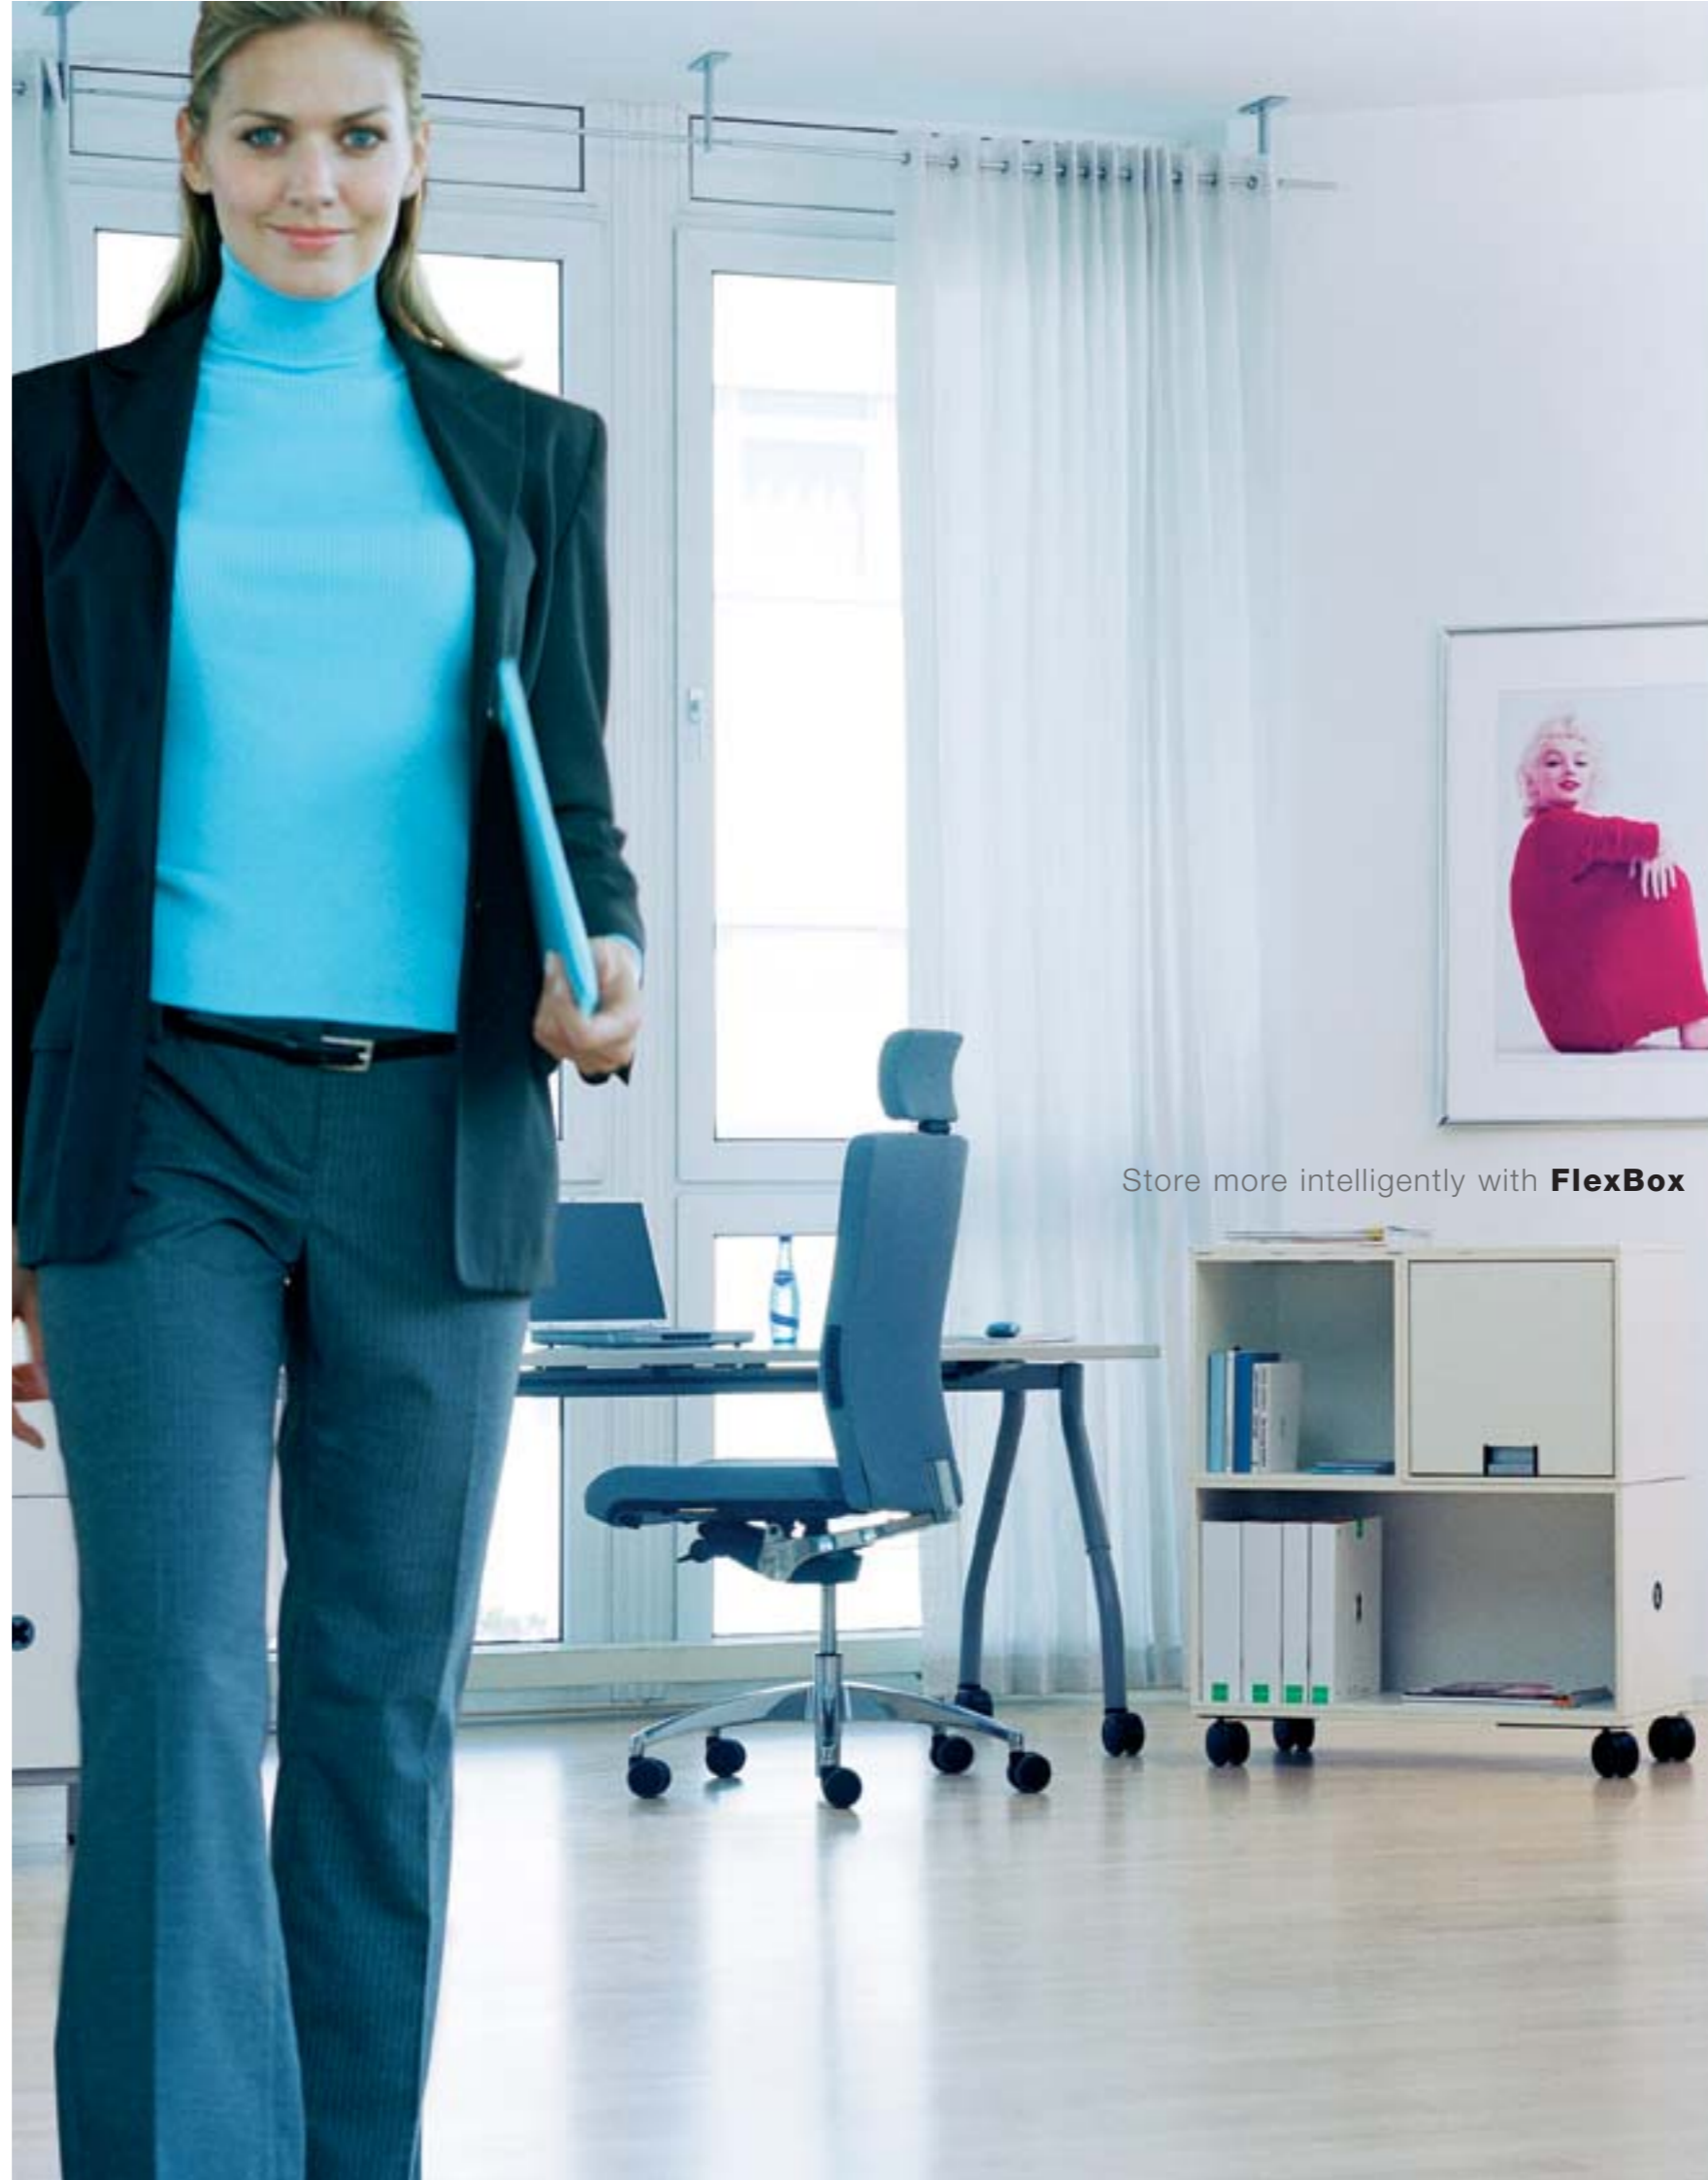

You work hard.

Your business is growing.

You've set yourself ambitious targets.

Only the best.

You're making lots of changes.

No time to hang around.

Store more intelligently with **FlexBox**

FlexBox. Life within four walls.
What's great about it: They're flexible.
Do whatever you want with them.
On top of each other. Next to each other, behind each other. With a flick of the wrist, modules can be fitted together or moved apart, combined in different configurations. Transform trolleys into shelves. Convert room partitions into enclosed cabinets. Can your four walls do that too?